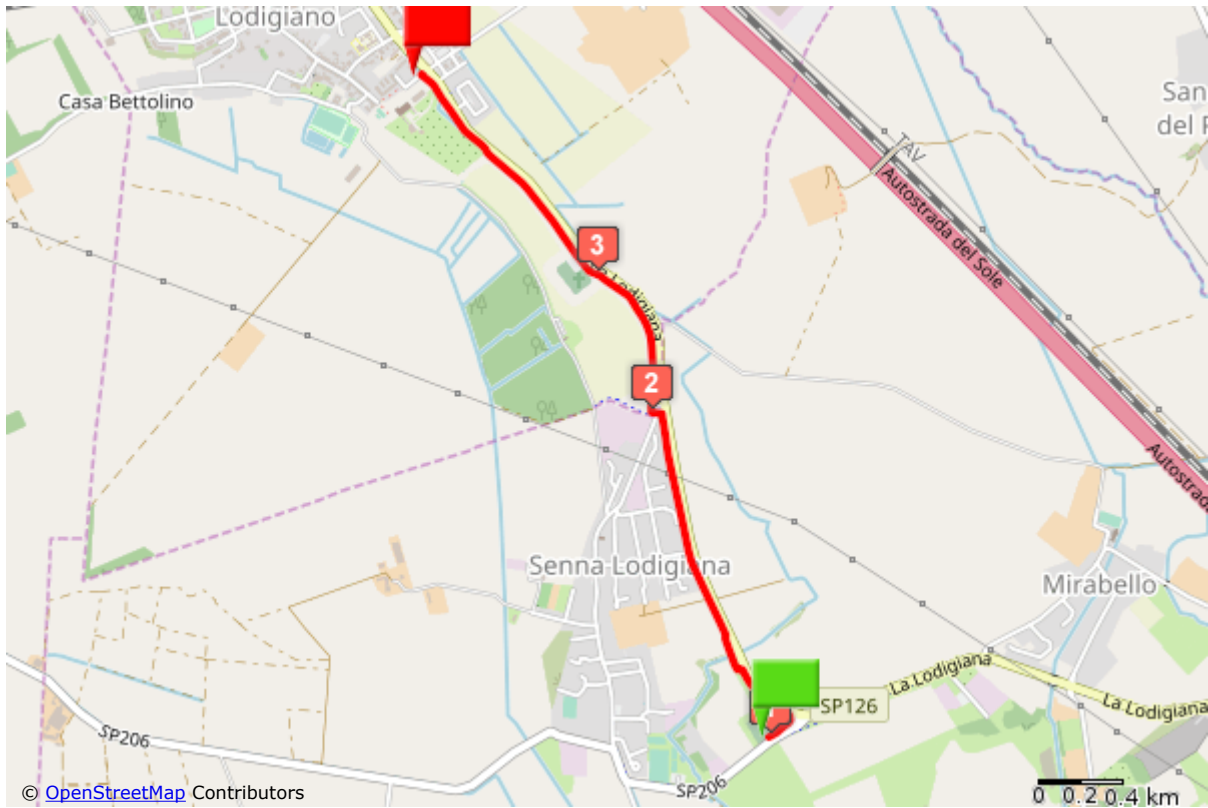

Overview map

Detail map #1

Copyright 2014 [Provincia di Lodi](#) - P. IVA 04519260964