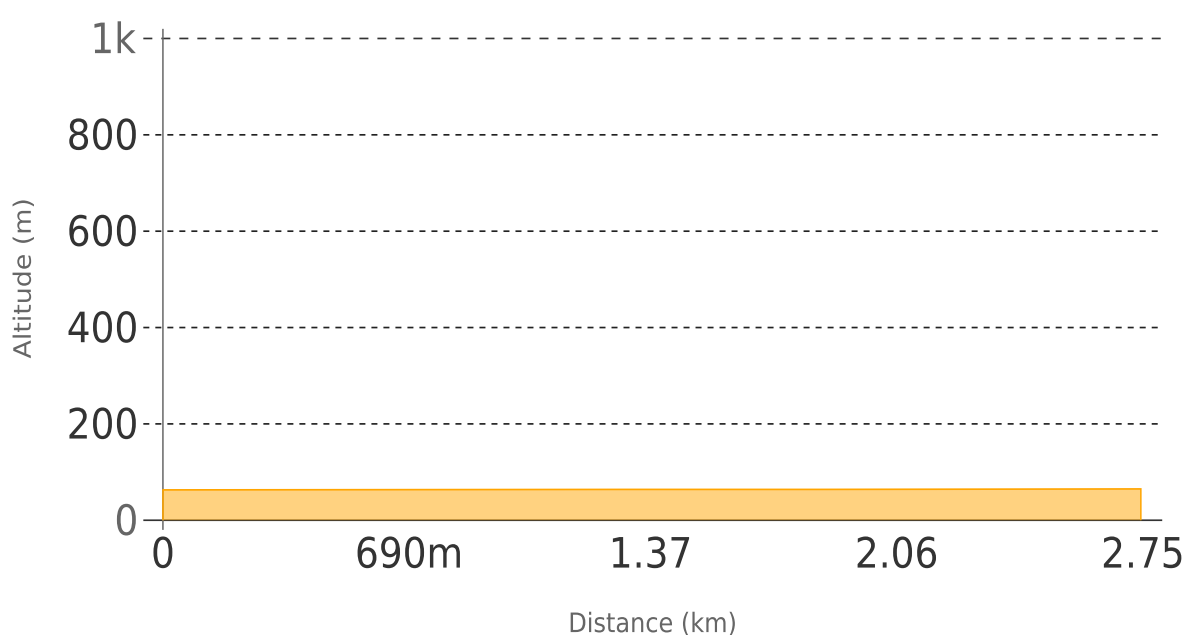

LOc5 - Connection Senna Lodigiana-Ospedaletto Lodigiano

Total length	2.7 km
Category	Cycling
Suggested type of bicycle	Road
Cycle time	00:08 (hh:min)
Uphill	2 m
Max height	65 m
Difficulty by cycle	Easy
Coated	100 %
Cyclability	100 %
On cycle road	100 %

Description

Short connection on cycle-pedestrian paths between Senna Lodigiana and Ospedaletto, where it is possible to admire the Abbey of Gerolomini.

Elevation

Ref.	Km partial	Km total	Description
	0.0	0.0	cross the parking of Senna Lodigiana's cemetery and take the bike path at end of the parking