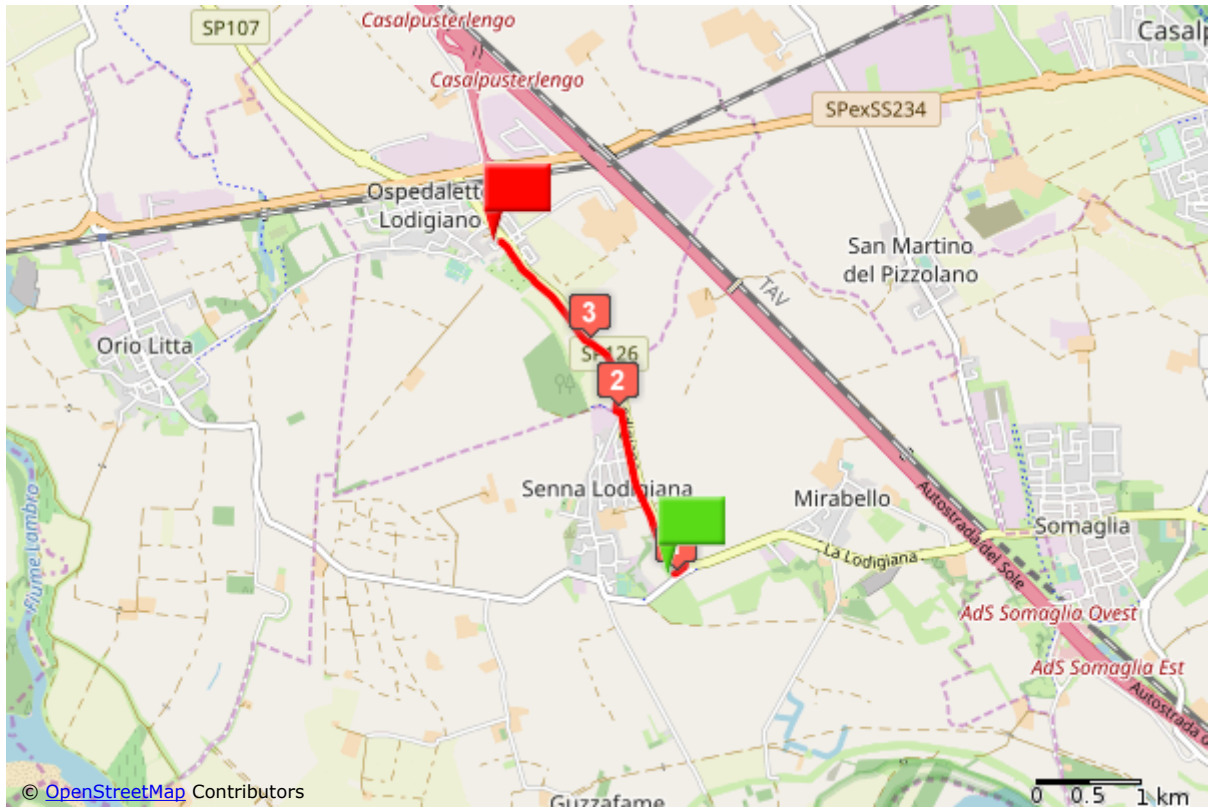

LOc5 - Connection Senna Lodigiana-Ospedaletto Lodigiano

Total length	2.7 km
Category	Cycling
Suggested type of bicycle	Road
Cycle time	00:08 (hh:min)
Uphill	2 m
Max height	65 m
Difficulty by cycle	Easy
Coated	100 %
Cyclability	100 %
On cycle road	100 %

Description

Short connection on cycle-pedestrian paths between Senna Lodigiana and Ospedaletto, where it is possible to admire the Abbey of Gerolomini.

Elevation

Ref.	Km partial	Km total	Description
	0.0	0.0	cross the parking of Senna Lodigiana's cemetery and take the bike path at end of the parking

Ref.	Km partial	Km total	Description
	1.3	1.3	continue on the cyclepath towards Ospedaletto Lodigiano
	0.5	1.8	pass the parking of the cemetery and continue on the path that ends at the beginning of Ospedaletto Lodigiano
	0.9	2.7	end